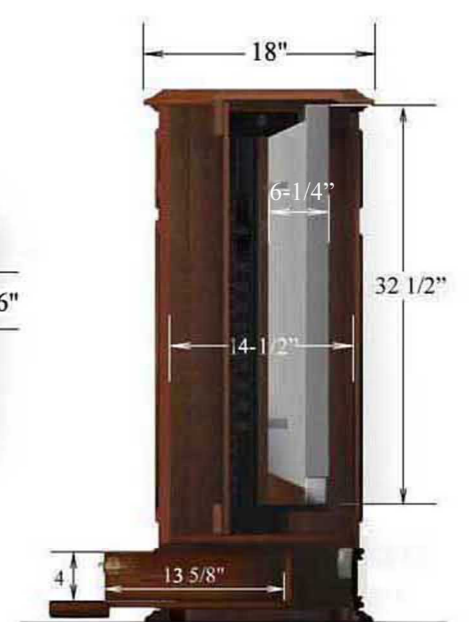

CRP-4873

PLASMA CONSOLE (FOOT OF THE BED UNIT)

LIFT FEATURES:

- *Fully assembled.
- *1 year in home parts and labor warranty.
- *Radio Frequency Remote.
- *Universal TV mounting bracket included.
- *Auto reversing safety mechanism.
- *Heavy duty rack and pinion drive system.
- *Smooth and stable travel.
- *Nearly silent operation.
- *Welded steel construction.
- *Thermal overload protection.
- *Built in wire management.
- *Patent Pending.

MAXIMUM TV SIZE
(In inches)
51" X 6-1/4" X 32-1/2"
(W x D x H)

MAXIMUM LOADING WEIGHT
130 lbs.*

PERSPECTIVE (front)

PERSPECTIVE (rear)

PERSPECTIVE (front closed)

Infrared relay system provides a window from your handheld remotes to your TV and audio components even though they are concealed inside the cabinet. No programming required!

TOP VIEW (open)

FRONT VIEW (closed)

FRONT VIEW (open)

SIDE VIEW (open)