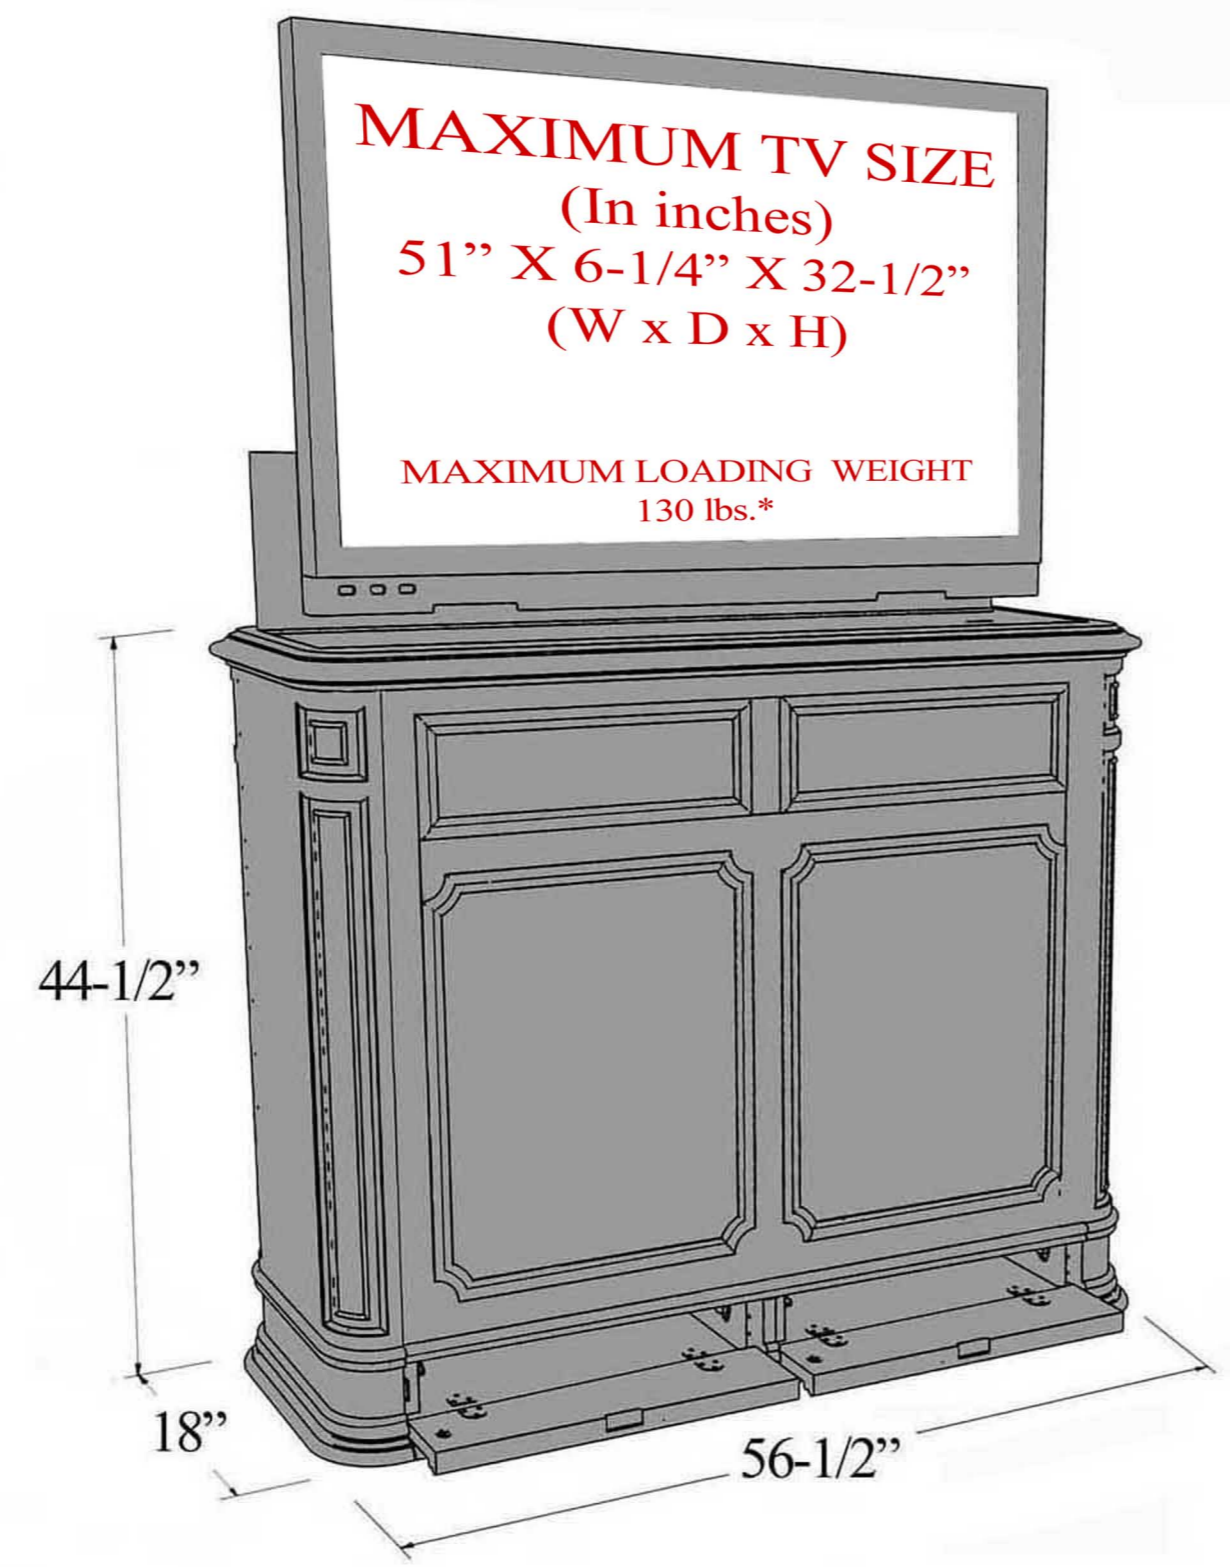

CRP-4873

PLASMA CONSOLE (FOOT OF THE BED UNIT)

LIFT FEATURES:

- *Fully assembled.
- *1 year in home parts and labor warranty.
- *Radio Frequency Remote.
- *Universal TV mounting bracket included.
- *Auto reversing safety mechanism.
- *Heavy duty rack and pinion drive system.
- *Smooth and stable travel.
- *Nearly silent operation.
- *Welded steel construction.
- *Thermal overload protection.
- *Built in wire management.
- *Patent Pending.

MAXIMUM TV SIZE
(In inches)
51" X 6-1/4" X 32-1/2"
(W x D x H)

MAXIMUM LOADING WEIGHT
130 lbs.*

PERSPECTIVE (front)

PERSPECTIVE (rear)

PERSPECTIVE (front closed)

Infrared relay system provides a window from your handheld remotes to your TV and audio components even though they are concealed inside the cabinet. No programming required!

TOP VIEW (open)

FRONT VIEW (closed)

FRONT VIEW (open)

SIDE VIEW (open)